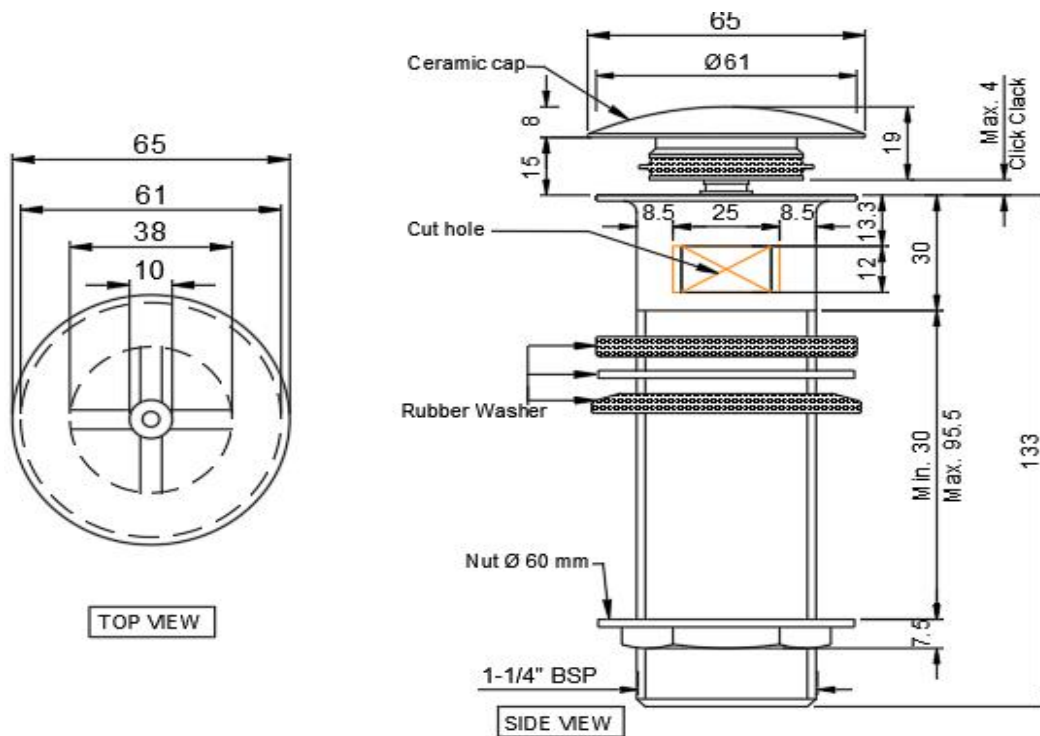

SPECIFICATION DATA SHEET

PRODUCT DETAILS

Manufacturer :	Artize	Type:	Waste Coupling with ceramic cap
Colour:	White	Material:	Brass /Ceramic - Vitreous China

PRODUCT IMAGE

TECHNICAL DRAWING

Product Dimension	65X65X133 mm Box Size 80X80X180mm)	FEATURES
Product Weight	470 gram	Click-Clack option, Colour Matching option, Ceramic Cap with Anti Germ Glaze
COMPATIBLE WITH		
Basin	ADS-WHT-64803, CLS-WHT-47801, SGS-WHT- 41803, SGS-WHT-41805, TRS-WHT-57931, XQS-WHT-43801	

CERTIFICATION

Compliance : EN 14688:2015 (E)

DISCLAIMER: Our every effort has been made to ensure factual accuracy, the information presented subject to changes due to requirements in different sites, markets and/ or countries. All dimensions are in mm (Tolerance ± 5 MM). Jaquar reserves the right to make the necessary amendments at any time without prior notice.